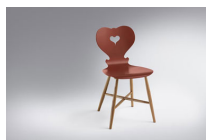

chair "trix"

9100

9101

red

312,00 €

9102

black

312,00 €

9103

green

312,00 €

9104

white

312,00 €

9105

yellow

312,00 €